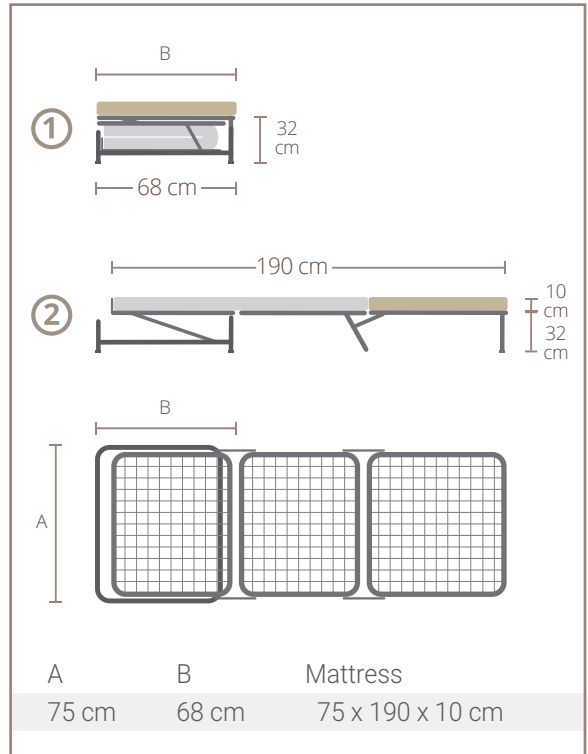

Customer Care [+39]
0543 700193
commerciale@renatonisi.com