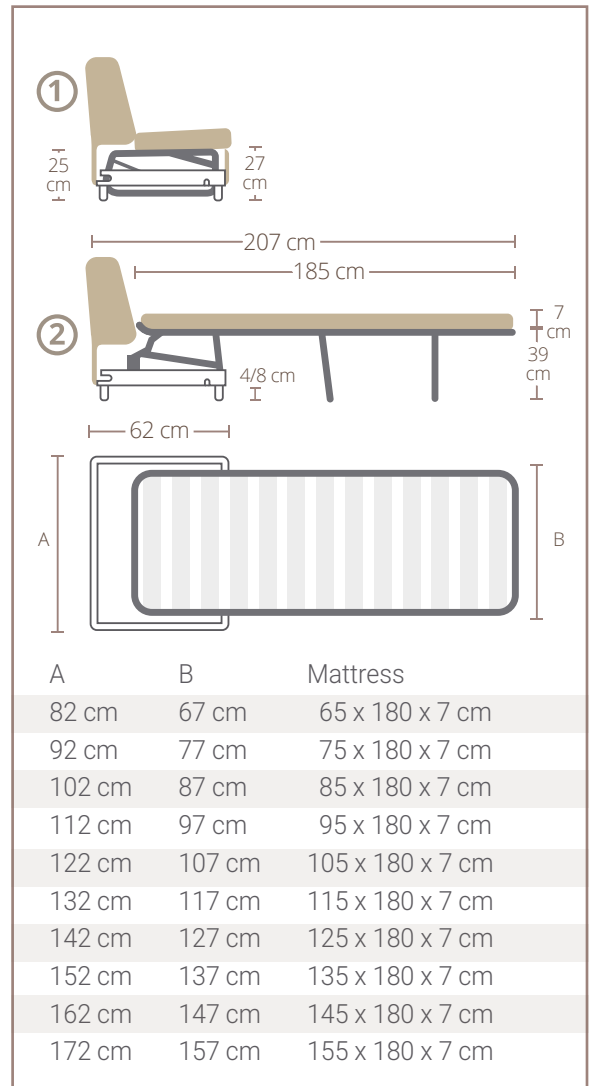

Guaranteed quality and sturdiness.

Customer Care [+39]
0543 700193
commerciale@renatonisi.com